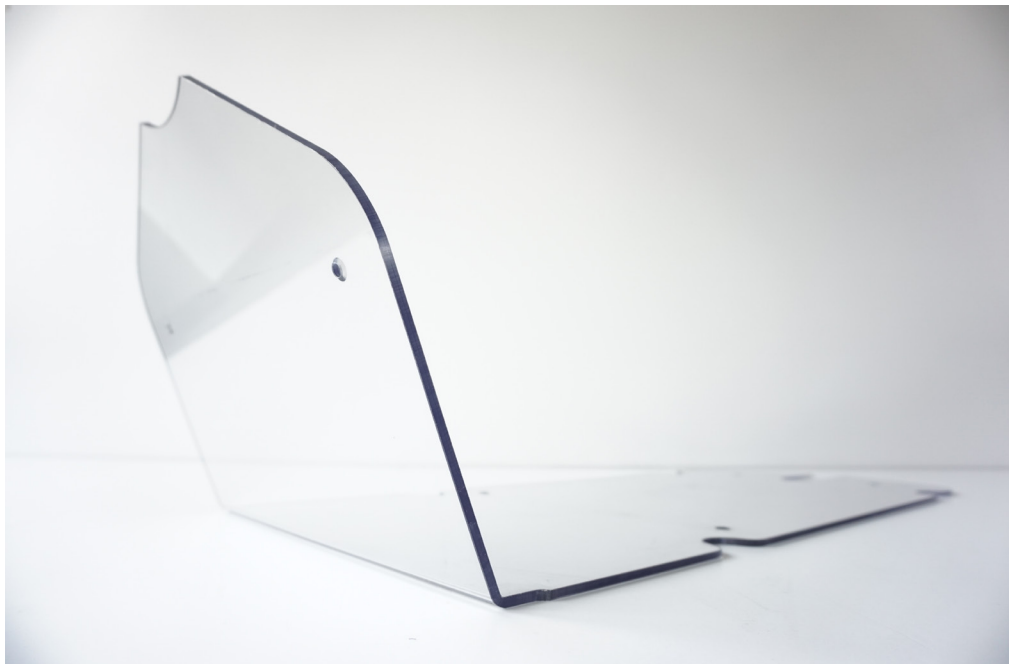

board

Polycarbonate, 6 mm, 2,8 kg,
incl. assembly accessories

clear 166,60€

satined 214,00€

Aluminium Quintett, 3/4,5 mm,
incl. assembly accessories 126,00€

accessoires

umbrella holder 71,40€
(stainless steel, 3mm)